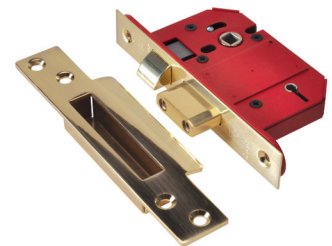

BS 5 Lever Sashlock

- Insurance approved lockcases tested to BS3621:2007 ideal for use on external perimeter doors where high security is a consideration