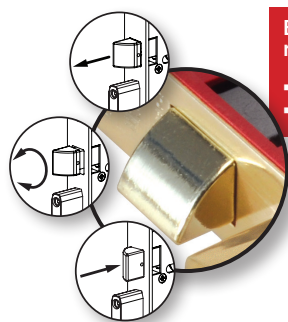

The Mortice Lock that's Trusted by Professionals

UNION StrongBOLT™ is expertly designed to provide both high security, and save time and money on installation. Top reasons to choose StrongBOLT™:

- Resistance against attack through the chamfered deadbolt, which provides a 38% stronger side load resistance than BS 3621 requirements (BS model).
- Prevents forced entry with anti-saw protection in the deadbolt, anti-pick keyhole protection and anti-drill plates (BS model).
- Eliminates the need for additional tooling or carpentry, StrongBOLT™ has the same footprint as many UK first fit doors.
- Radius inner forends for ease of first fit installation, or simple retro fit replacement.
- Tested to over 200,000 cycles and as a result, is guaranteed for 10 years.

Secured by Design

Official Police Security Initiative

BS3621:2007
Lic. No. KM21358

BS 5 Lever Mortice Lock

Easy reversible radius latch

- Time saving
- Simple to install

Slots to accommodate bolt through furniture - 38mm centres

Hardened steel anti drill plates on both sides of case (BS only)

Chamfered bolt

UNION StrongBOLT™ additional strike features*

Adjustable strike
Allowing for on site anti rattle fine tuning when installed

Splinter guard
providing a more professional finish