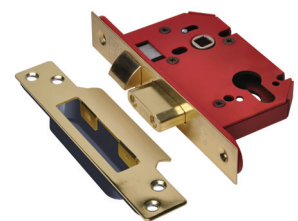

Euro Profile Sashlock

- For use on doors where standard security is a consideration

Make the right choice...make it UNION.

For further information please visit www.uniononline.co.uk
or contact us on **0845 223 2124**

Trusted by Professionals