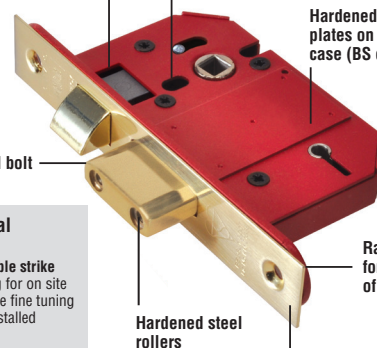

Hardened steel rollers

Radius inner forend for ease of installation

Square faceplate