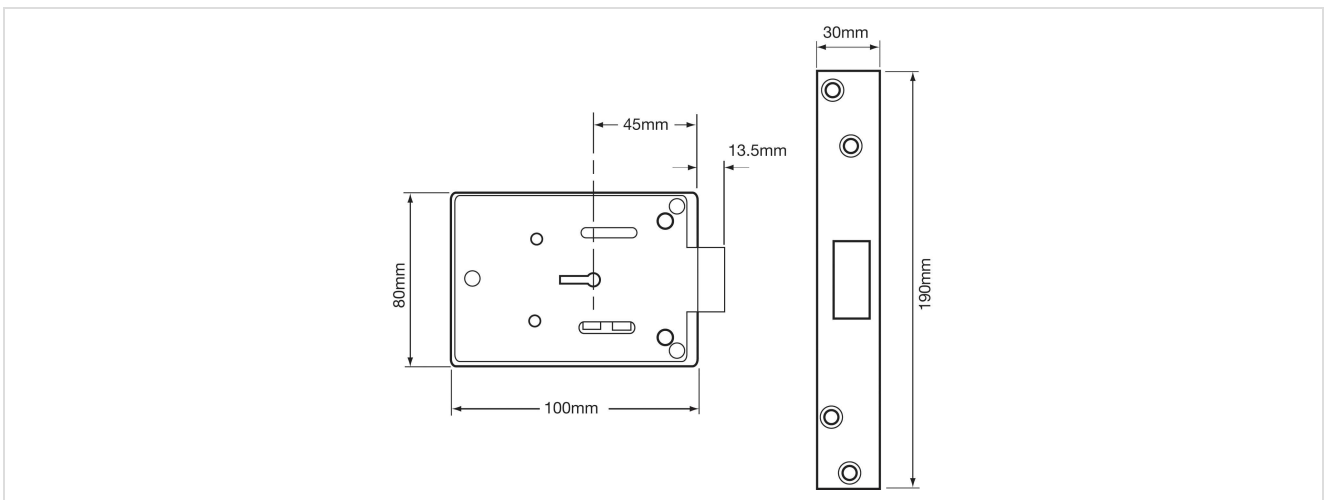

Rim Locks - Lever

5D

Wellington Rim Deadlock

Application:

- For timber doors

Specification:

- Key operation from the outside only
- Backset: 45mm
- Case: Die cast mazak
- Bolt: Steel
- Locking Mechanism: 5 lever
- Keying: Not available master keyed. Available keyed alike. Supplied with 2 nickel plated steel keys
- Key Blank Number: n/a
- Available in GRY finish

Finish:

- GRY - Grey

Technical Design:

Variants:

Code	Description
J5D	Wellington Trafalgar Lever Rim Deadlock