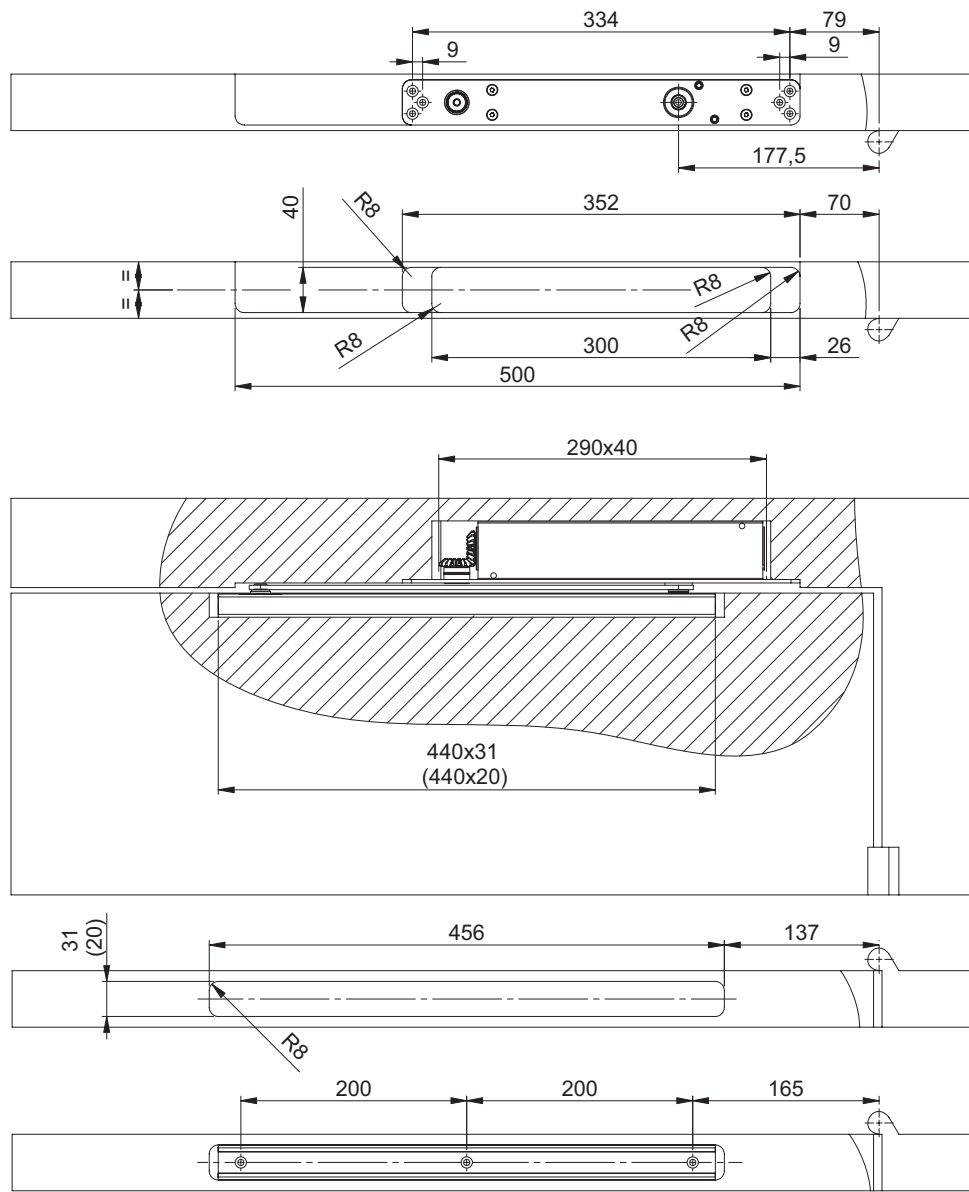

DC860+DC893+(DC892)
Timber Doors: frame installation

D6001+D6020
FP8600+ARG892+(ARG893)
TEX26+GDXS
DC9610+DCA892+(DCA893)
DC 990+DC 912+(DC 922)

Timber Doors: door installation

DC860+DC893+(DC892) Metal Doors: frame installation

Metal Doors: door installation