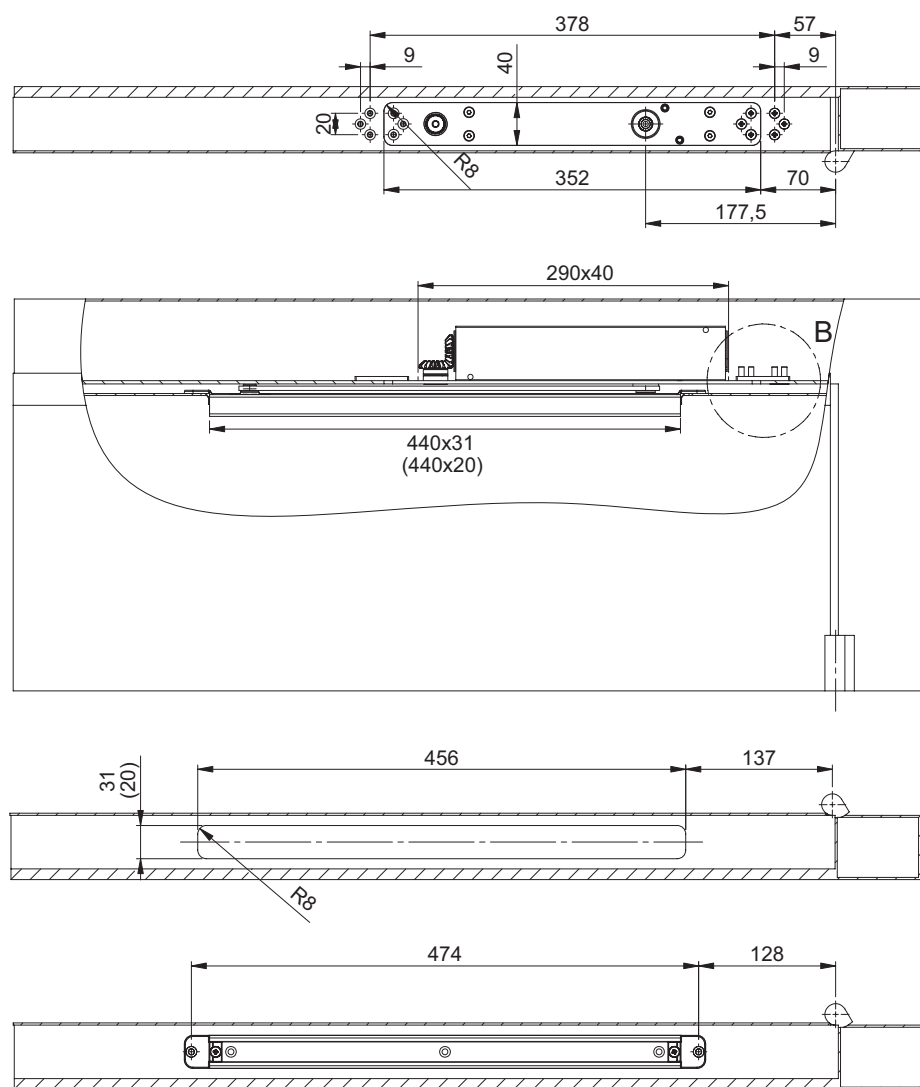

DC860+DC893+(DC892)
Timber Doors: frame installation

D6001+D6020
FP8600+ARG892+(ARG893)
TEX26+GDXS
DC9610+DCA892+(DCA893)
DC 990+DC 912+(DC 922)

Timber Doors: door installation

DC860+DC893+(DC892) Metal Doors: frame installation

Metal Doors: door installation