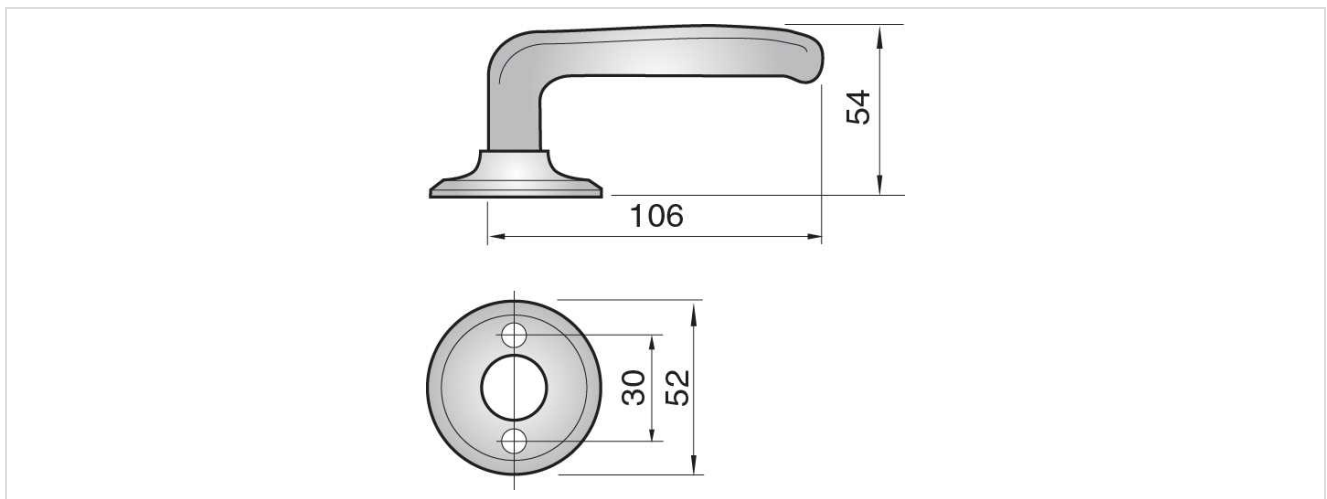

Sprung lever handles RR

6696HANDLE

6696 lever handle

ASSA ABLOY

Application:

- Sprung handles of solid brass
- For heavy and very heavy use
- Suitable for ASSA Connect, Modular and Compact lockcases only
- Double action to permit, flip-up operation with suitable locks

Specification:

Solid brass with captive roses and bolt through fixing.
Suitable for very heavy use.

Technical Design:

Variants:

Code	Description
47004351213	6696 HANDLE
47004351220	6696 HANDLE