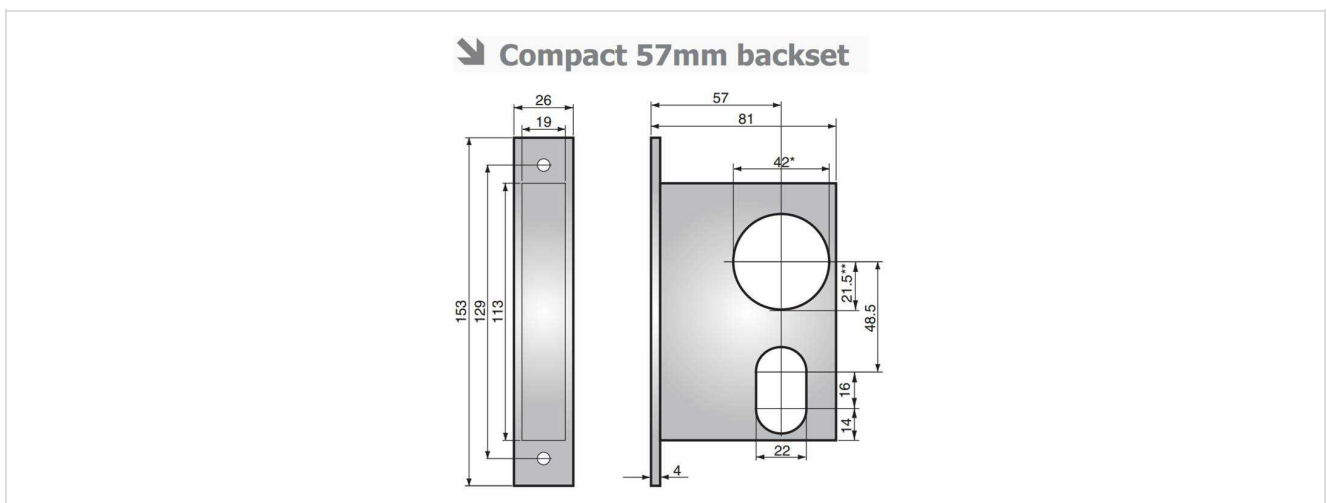

Technical Design:

Variants:

Code	Description
10033562013	3059 57MM ESCAPE N/LATCH W/O ANTI THRUST